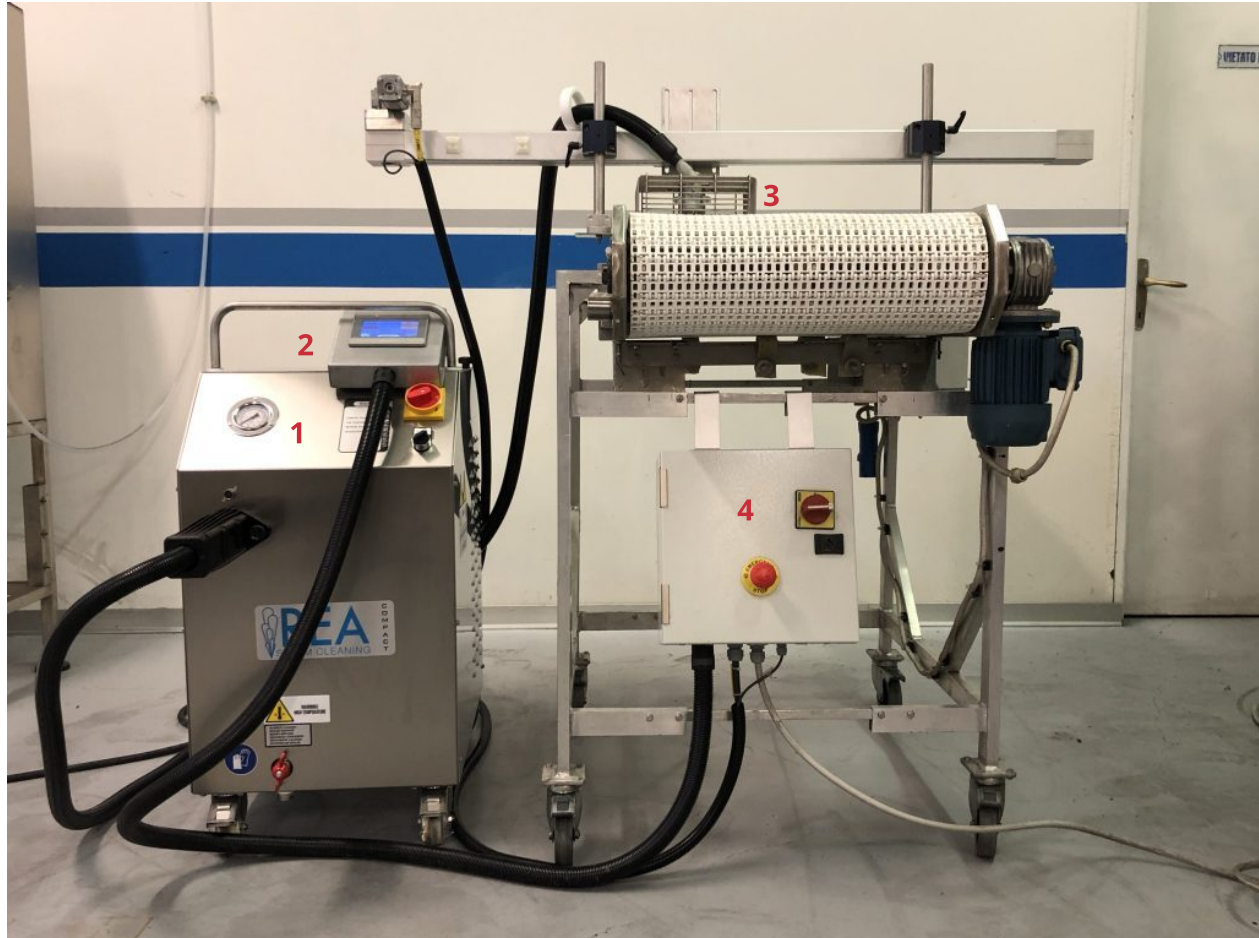

## TORNADO - AUTOMATIC STEAM CLEANING & SANITIZING FOR MODULAR BELTS

1. Steam generator, 9, 18 or 36kw, no detergent
2. Digital control panel (mobile)
3. Tornado rotary steam nozzle - No limit in belt size
4. Electrical enclosure (mobile)

Cleaning width with 9kw generator: 15cm

Cleaning width with 18kw generator: 25cm

Cleaning width with 36kw generator: 35cm

The steam nozzle moves left to right according to the programming, and covers the entire width of the belt. The number of movements and the duration for each position is programmable, according to the quantity and type of contamination and the width of the belt.

- Very easy, tool height regulation / move from one belt to another in less than 2 minutes
- Waste water is collected in a container
- Intuitive, user friendly touch screen control panel